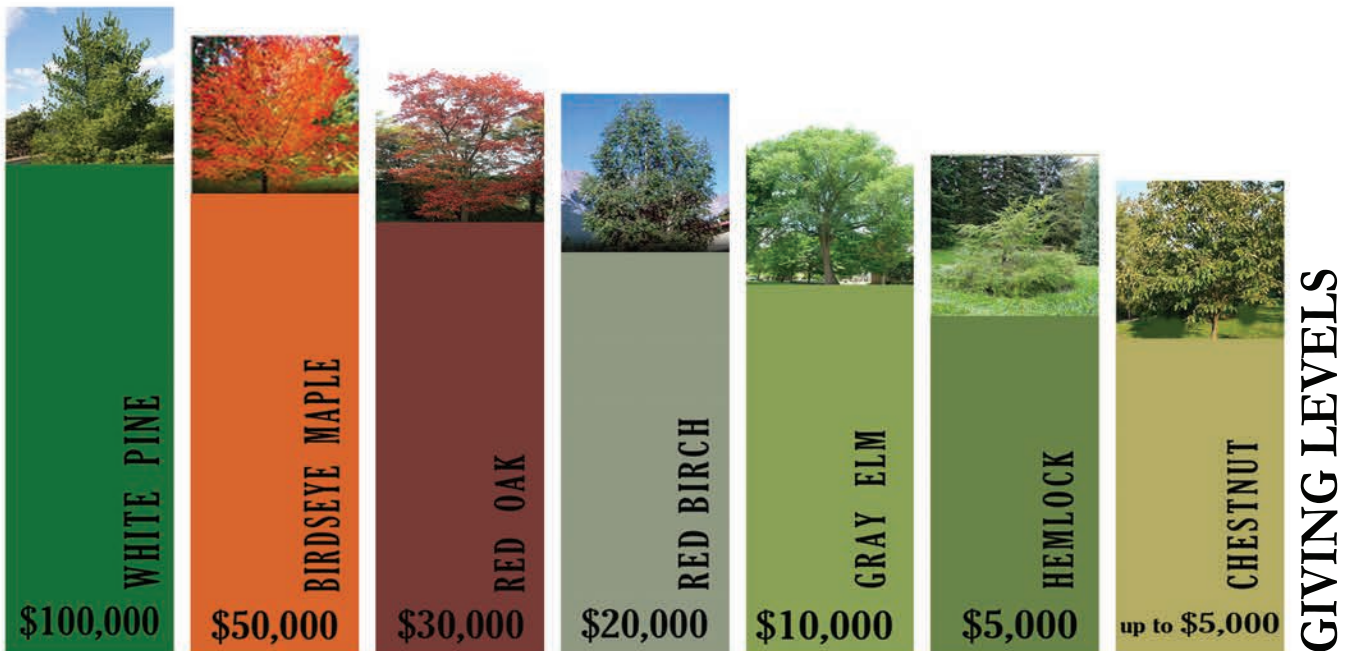

Preserving Our Past Into the 21st Century

- ~ Slate Roof, Masonry, Windows
- ~ Barrier Free Lift and Restrooms
- ~ Front Stairs and Metal Cresting

**WEXFORD COUNTY
HISTORICAL SOCIETY
MUSEUM**

Wexford County Historical Society is a 501(c)3 organization. Your contributions are tax deductible to the extent as allowed by law.